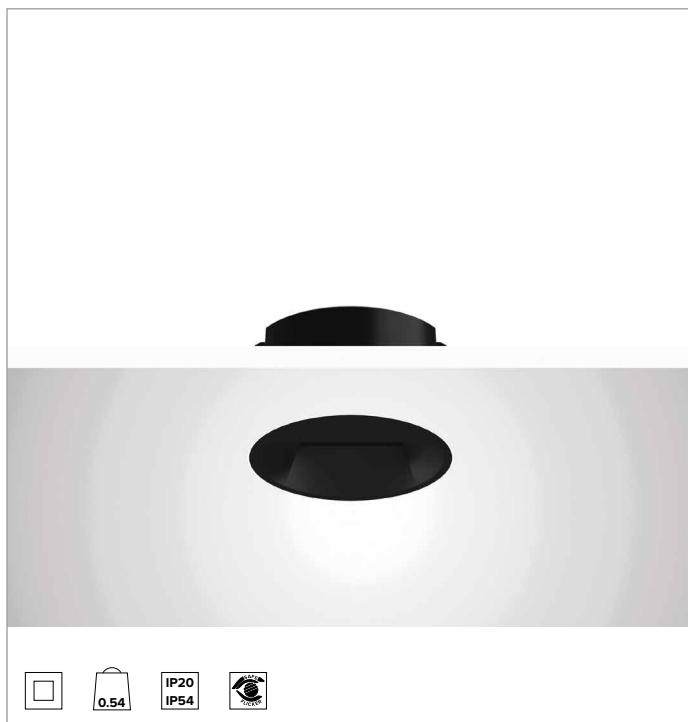

1T8445ELTR | CCTEVO WALL WASHER 105

Recessed LED Downlight in a trimless version

		4000K	H(m)	D1(m)	D2(m)	E _{max} (lx)
		Ra90	43°	76°		
Fixture Power	18W	1	0.86	1.66	1050	
Source Flux	2228lm	2	1.72	3.31	263	
Fixture Flux	1260lm	3	2.58	4.97	117	
Efficacy	69lm/W	4	3.44	6.62	66	
TS1395	I _{max} =540cd/klm	I _{max}	1203cd	5	4.30	8.28 42

CCT nominal: 4000K

Lifetime (L80/B10): >50000h tq +25°C

ILLUMINOTECHNICAL CHARACTERISTICS

WW Optic: a highly reflective pre-anodised aluminium asymmetric reflector, a holographic acrylic diffuser screen and thermoplastic load-bearing elements.

Optic: WALL WASHER

Optical efficiency: 57%

Fixture flux: 1260lm

Luminous efficacy: 69lm/W

Photobiological safety: Compliant with RG1 low risk group

MECHANICAL CHARACTERISTICS

Die-cast black painted anodised aluminium heat sink. Black thermoplastic material structure and a black painted cut-off front. Silicone sealing kit for water and dust protection. Trimless version with a load-bearing element for installation and finishing in plasterboard.

Colour and finish: Deep black

Weight: 0.54Kg

Version: TRIMLESS

Degree of protection: IP20 for recessed part

Degree of protection: IP54 for exposed part

ELECTRICAL CHARACTERISTICS

Integrated electronic ON-OFF driver.